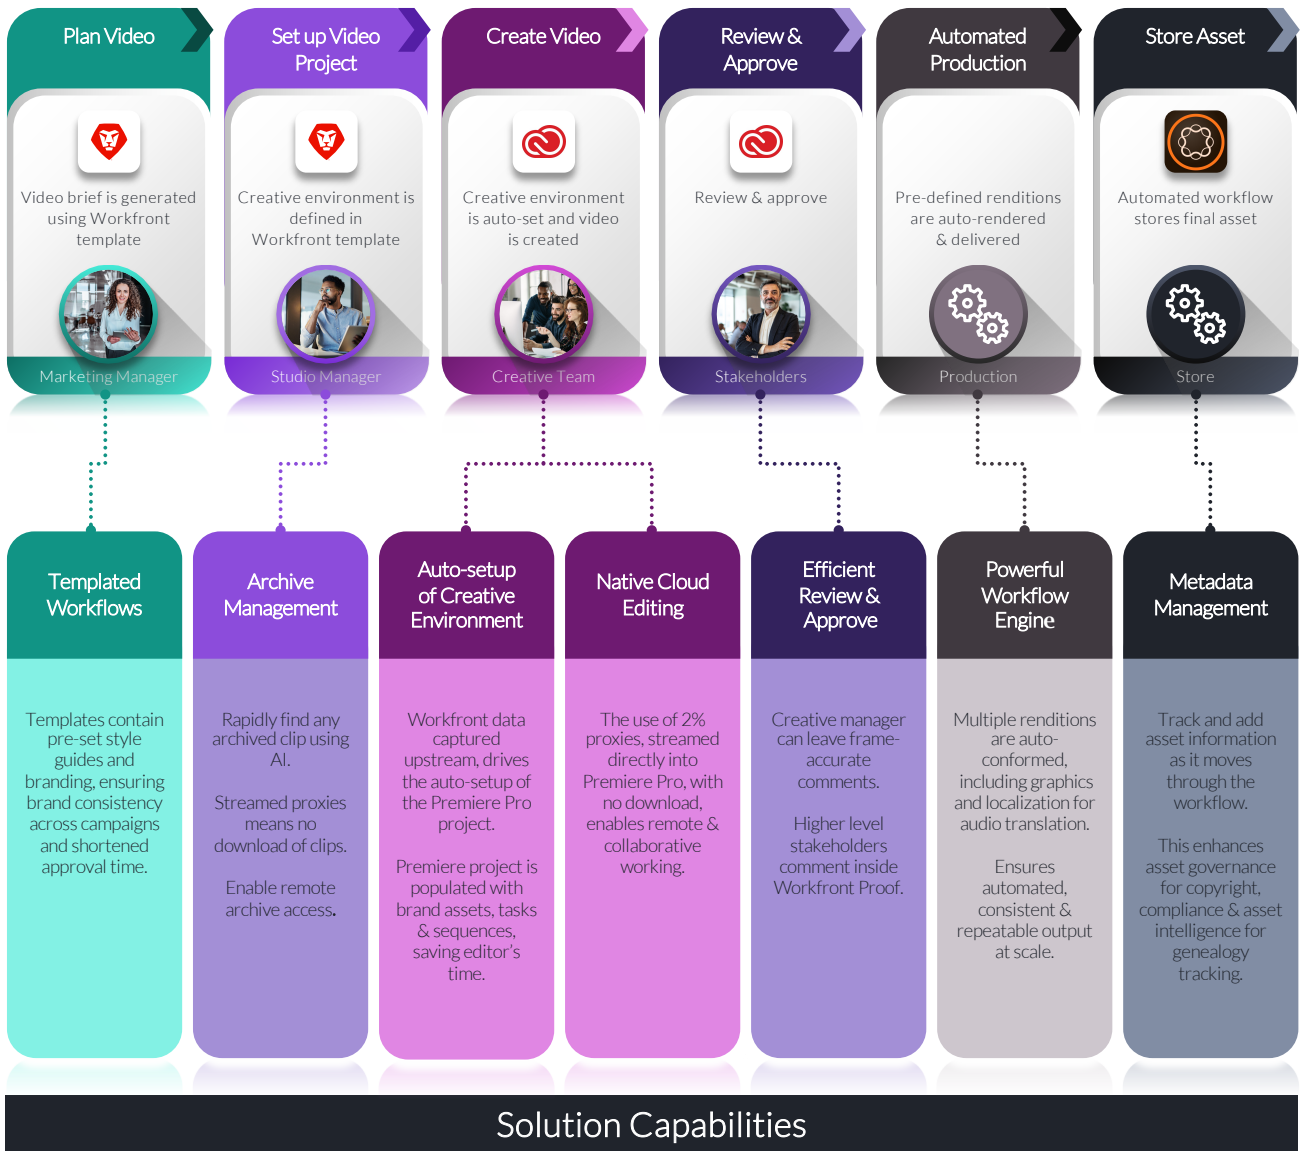

▶ *Curator for Adobe*

Accelerated Video Production

Produce enterprise video at speed & scale by connecting Creative Cloud to Workfront through video asset management.

The optimized end-to-end video workflow that leverages project data captured in Workfront, to drive and automate creative production.

Accelerate video content velocity

Achieve personalized & localized content at scale, through streamlined production

> ROI from Adobe investment

Connect Creative Cloud & Workfront to activate unused video capability

Remote & collaborative creative working

Enable native cloud editing inside Premiere Pro & Photoshop

Solution Workflow for Video Production

Solution Capabilities

To learn more go to

www.ipv.com/curator-for-adobe