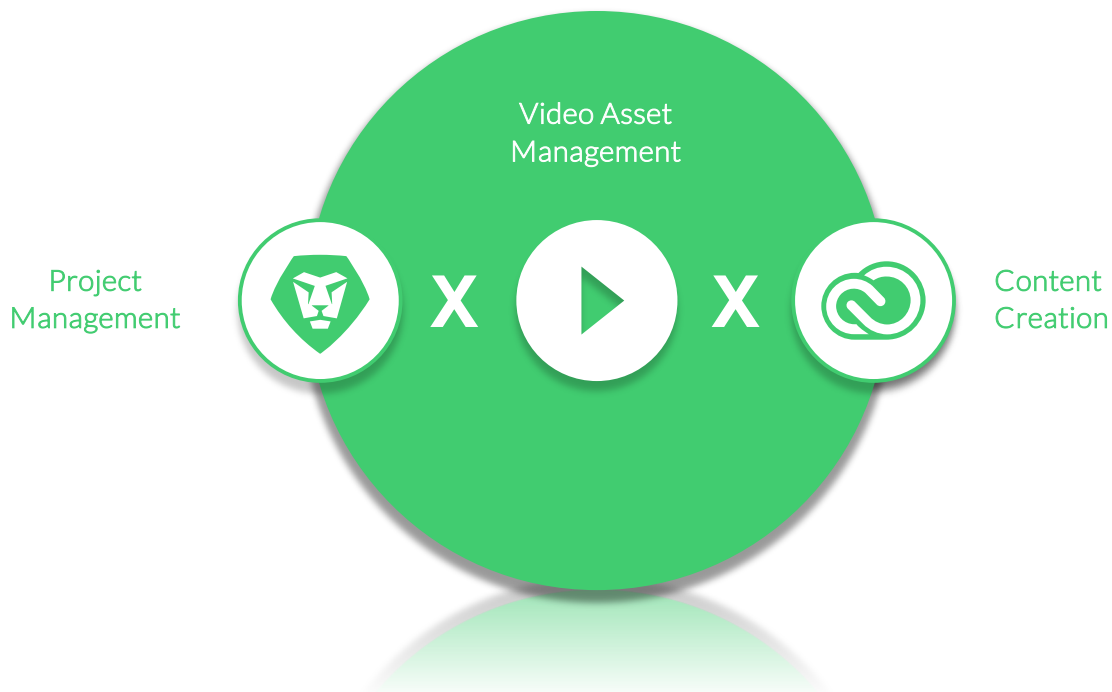

▶ *Curator for Adobe*

Accelerated Video Production

Produce enterprise video at speed & scale by connecting Creative Cloud to Workfront through video asset management.

The optimized end-to-end video workflow that leverages project data captured in Workfront, to drive and automate creative production.

Accelerate video content velocity

Achieve personalized & localized content at scale, through streamlined production

> ROI from Adobe investment

Connect Creative Cloud & Workfront to activate unused video capability

Remote & collaborative creative working

Enable native cloud editing inside Premiere Pro & Photoshop

Solution Workflow for Video Production

Solution Capabilities

To learn more go to

www.ipv.com/curator-for-adobe